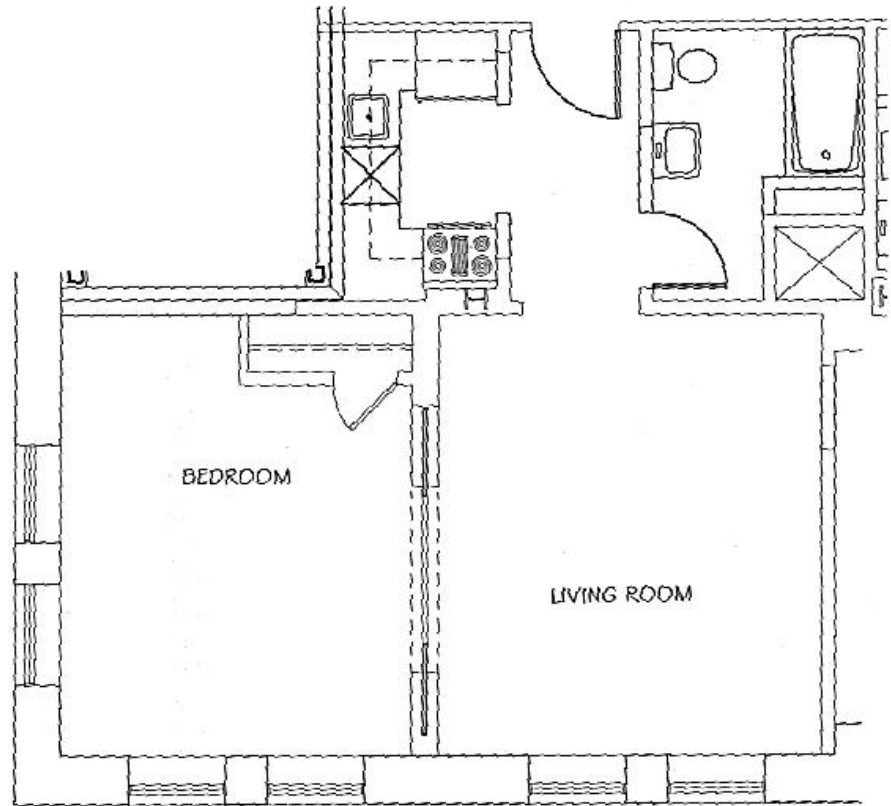

## APARTMENT NUMBER TWO

Available on floors 2-6,

### FEATURES & AMENITIES

- 575 square feet
- 1 Bedroom
- Flexible floor plan
- Downtown skyline view
- Large, thermo pane windows
- Hardwood Floors
- Maple, Arts & Crafts style modern kitchen w/dishwasher
- Cable and Satellite TV ready
- Security Alarm
- Individually controlled heating and air-conditioning
- Instant Hot Water
- Secured Parking
- Lobby Intercom
- FREE DSL and 2 phone lines
- Historic Fixtures and Trim
- Fitness Center
- Building Laundry
- Modern Elevator

Apartment Size 575 Square Feet

Living Room 13' X 15'

Bedroom 12' X 15'

Room and Apartment sizes are approximate and may vary floor to floor

**ADDISON APARTMENTS** 14 Charlotte at Woodward Detroit, Mi. 48201  
Detroit, Michigan 48201 Phone 313 831-9484